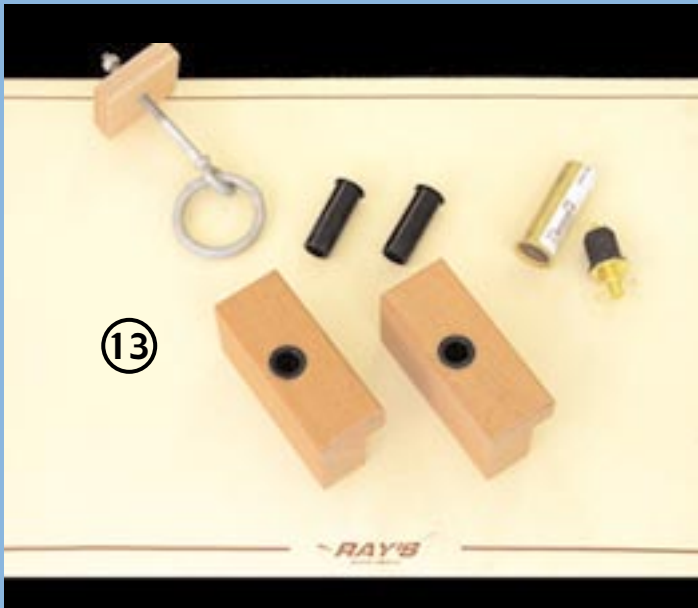

Boat Kits

2

3

detail of wood grain

7

6

4

8

5

Boat Kits

Boat Accessories

Anchor Release System
(from back)

Anchor Release System

Seat Cushions
(sold in cream color only)

**Gull Ash
&
Sawyer Oars**

Baker Sport Model