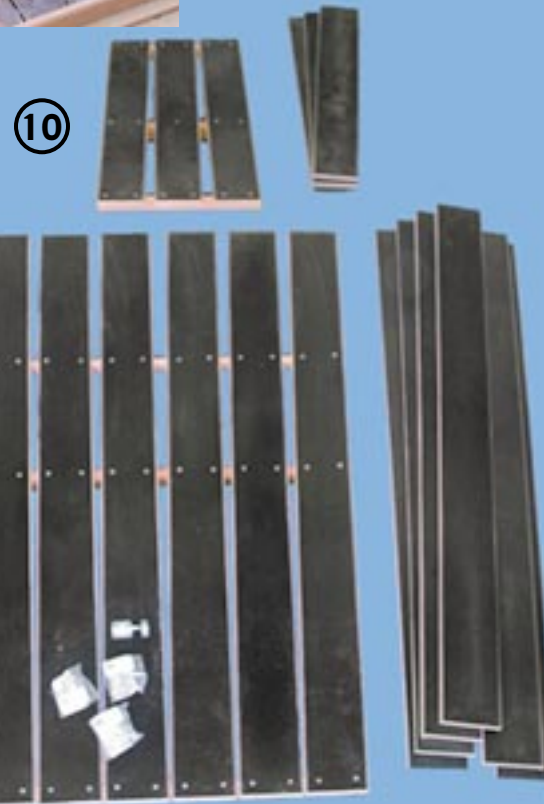

Boat Kits

2

3

detail of wood grain

7

6

4

8

5

Boat Kits

Boat Accessories

Anchor Release System
(from back)

Anchor Release System

Seat Cushions
(sold in cream color only)

**Gull Ash
&
Sawyer Oars**

Baker Sport Model