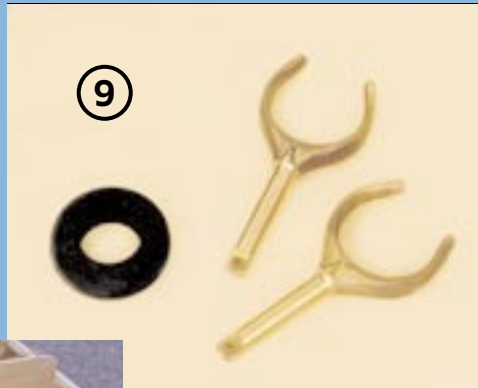

Boat Kits

2

3

detail of wood grain

7

6

4

8

5

Boat Kits

Boat Accessories

Anchor Release System
(from back)

Anchor Release System

Seat Cushions
(sold in cream color only)

**Gull Ash
&
Sawyer Oars**

Baker Sport Model